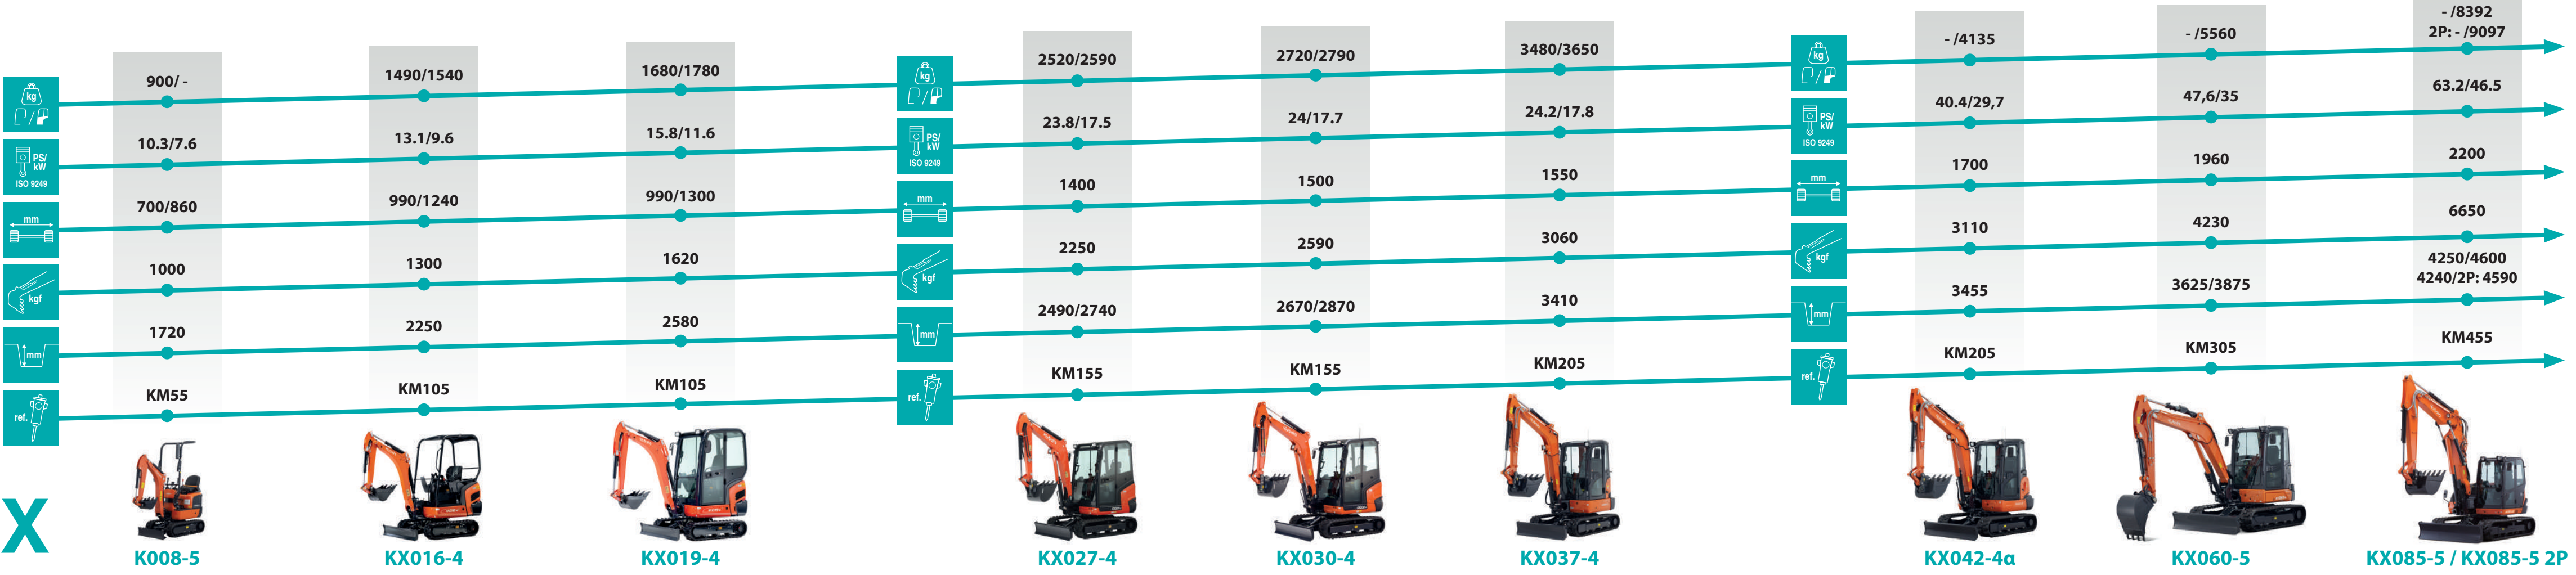

RT250-2 / RT260-2

RT270-2 / RT280-2

Kubota

KT22415 - Mars - 2023

KX_{LPG}

KX019-4 LPG

KCe

KC70H-4e
KC70VSL-4e

KC

KC70H-4 / KC70HV-4
KC70H-4 P / KC70HV-4 P

KC70VHD-4
KC70HD-4 P / KC70VHD-4 P

KC70SL-4 / KC70VSL-4
KC70SL-4 P

KC110HR-4
KC110SL-4

KC300H-5
KC300HR-5

KTH

KTH4815-2

For Earth, For Life
Kubota

KUBOTA EUROPE S.A.S.
19, rue Jules Verne
95100 Argenteuil France
☎ : (33) 01 34 26 34 34
☎ : (33) 01 34 26 34 99
www.kubota-eu.com

U

R

KX

KM