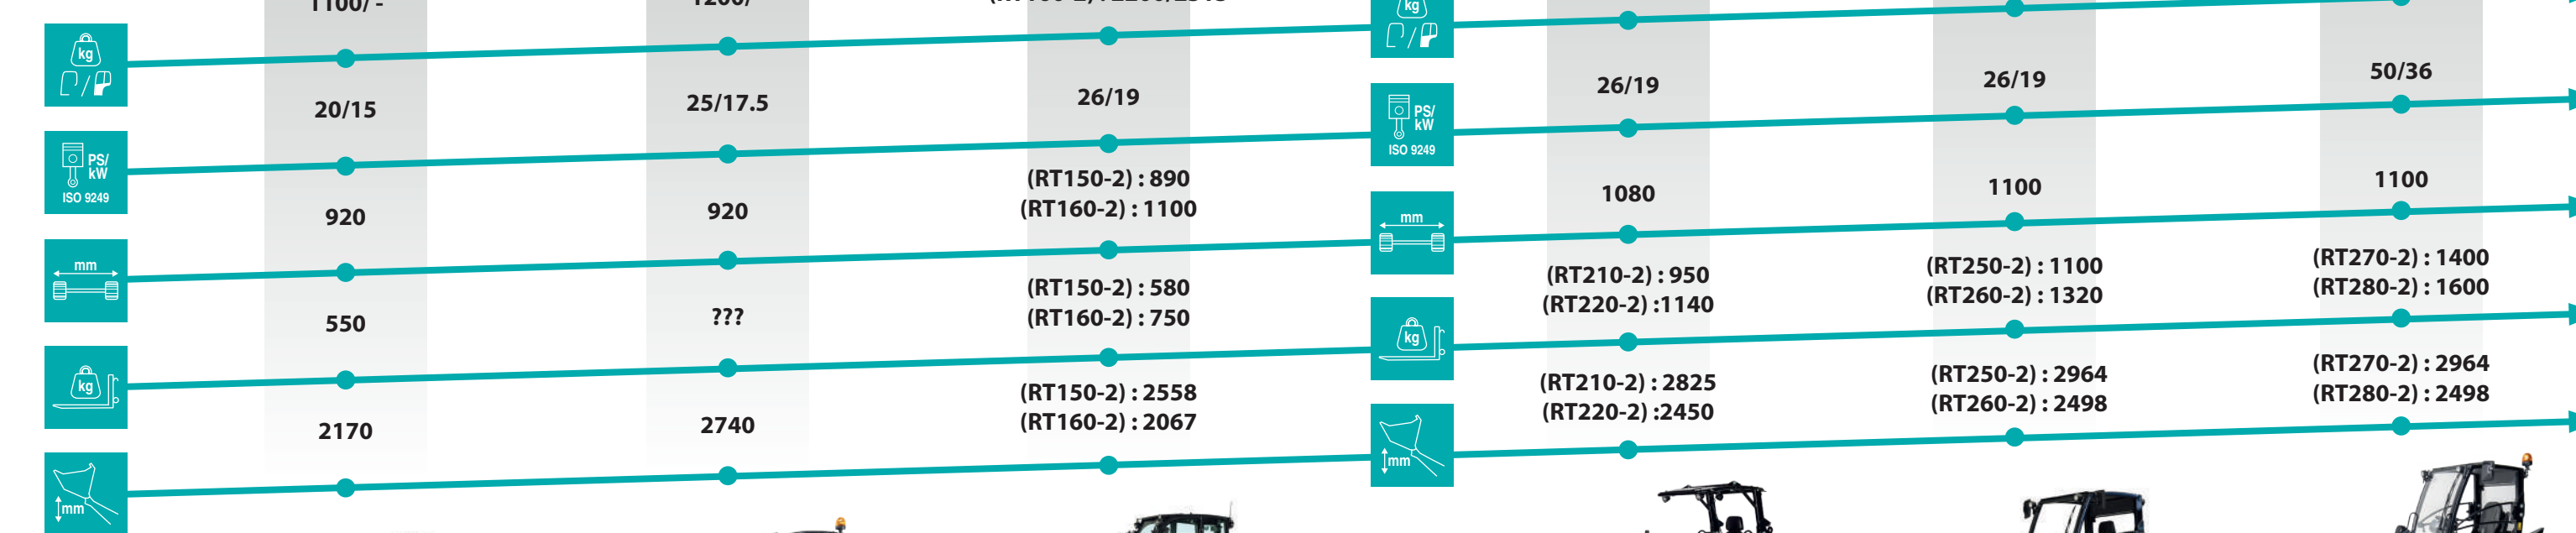

RT_e

RT

Kubota

KT22415 - Mars - 2023

KX_{LPG}

KCe

KC

KTH

For Earth, For Life
Kubota

KUBOTA EUROPE S.A.S.
19, rue Jules Verne
95100 Argenteuil France
☎ : (33) 01 34 26 34 34
☎ : (33) 01 34 26 34 99
www.kubota-eu.com